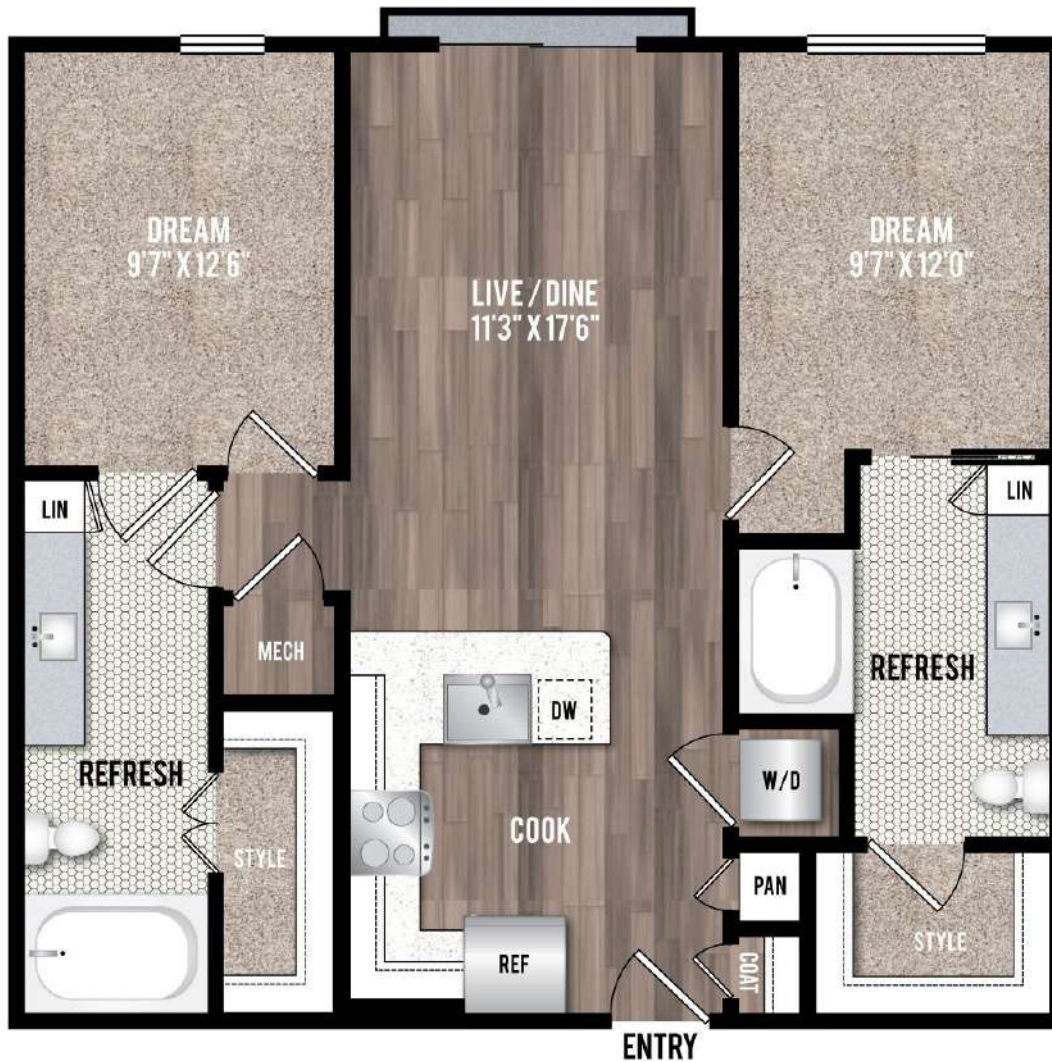

# B1-I

2 BED / 2 BATH

# 955

SQ. FT.

<p>BISHOP ARTS</p> <p><b>VICTOR PROSPER</b></p> <p>N · OAK CLIFF</p>	<p>195 W Davis St.   Dallas, TX 75208</p>
	<p><a href="http://www.livevictorprosper.com">www.livevictorprosper.com</a></p>

*Floor plans are artist's rendering. All dimensions are approximate. Actual product and specifications may vary in dimension or detail. Not all features are available in every apartment. Prices and availability are subject to change. Please see a representative for details.*