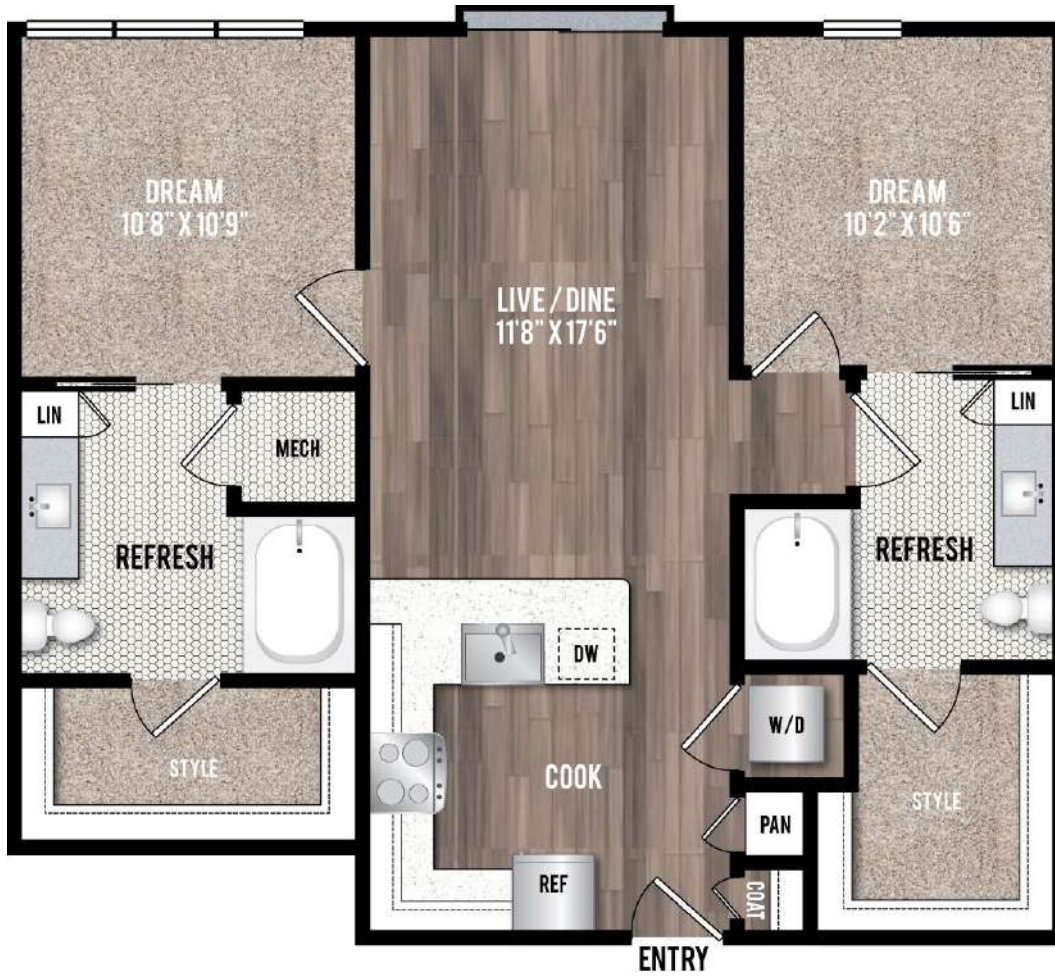

B1.2

2 BED / 2 BATH

987

SQ. FT.

<p>BISHOP ARTS</p> <p>VICTOR</p> <p>PROSPER</p> <p>N · OAK CLIFF</p>	<p>195 W Davis St. Dallas, TX 75208</p>
	<p>www.livevictorprosper.com</p>

Floor plans are artist's rendering. All dimensions are approximate. Actual product and specifications may vary in dimension or detail. Not all features are available in every apartment. Prices and availability are subject to change. Please see a representative for details.