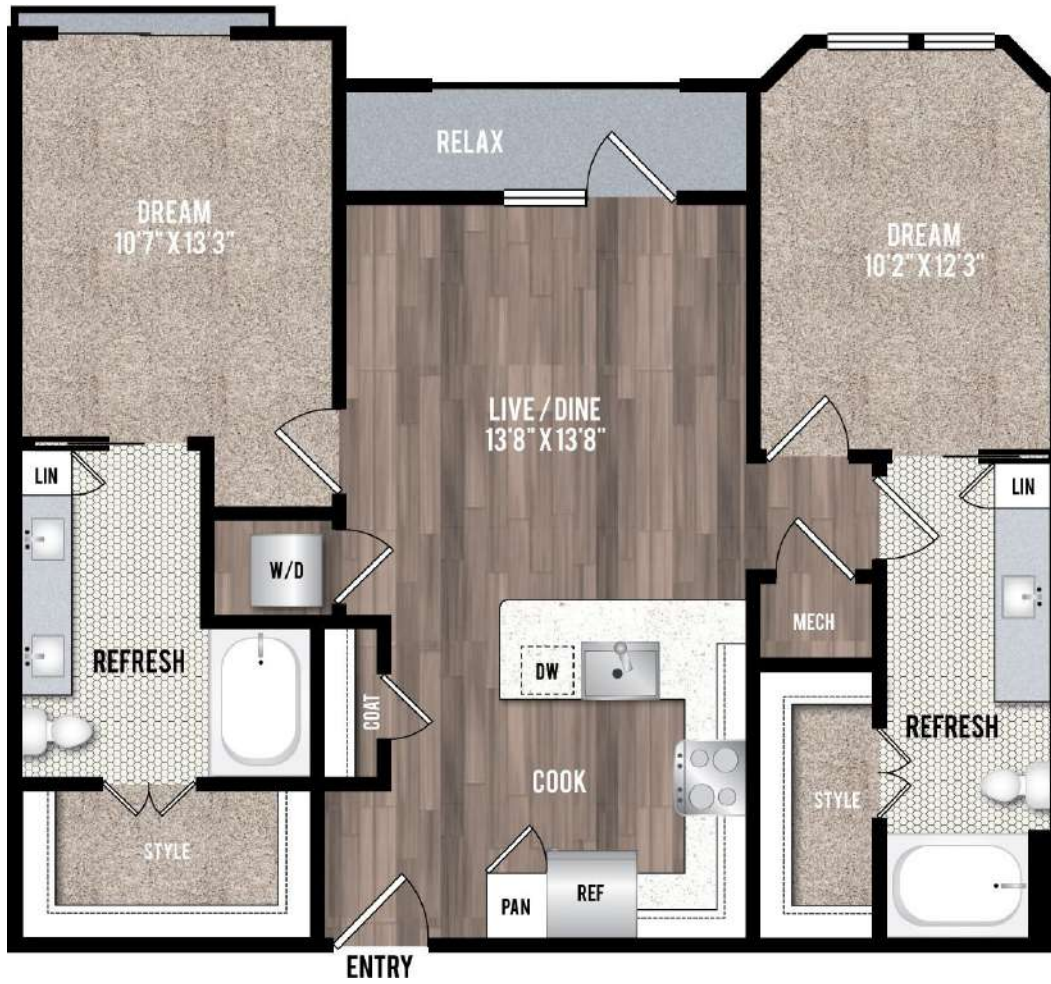

B1.6

2 BED / 2 BATH

1128

SQ. FT.

<p>BISHOP ARTS</p> <h2>VICTOR PROSPER</h2> <p>N · OAK CLIFF</p>	<p>195 W Davis St. Dallas, TX 75208</p>
	<p>www.livevictorprosper.com</p>

Floor plans are artist's rendering. All dimensions are approximate. Actual product and specifications may vary in dimension or detail. Not all features are available in every apartment. Prices and availability are subject to change. Please see a representative for details.