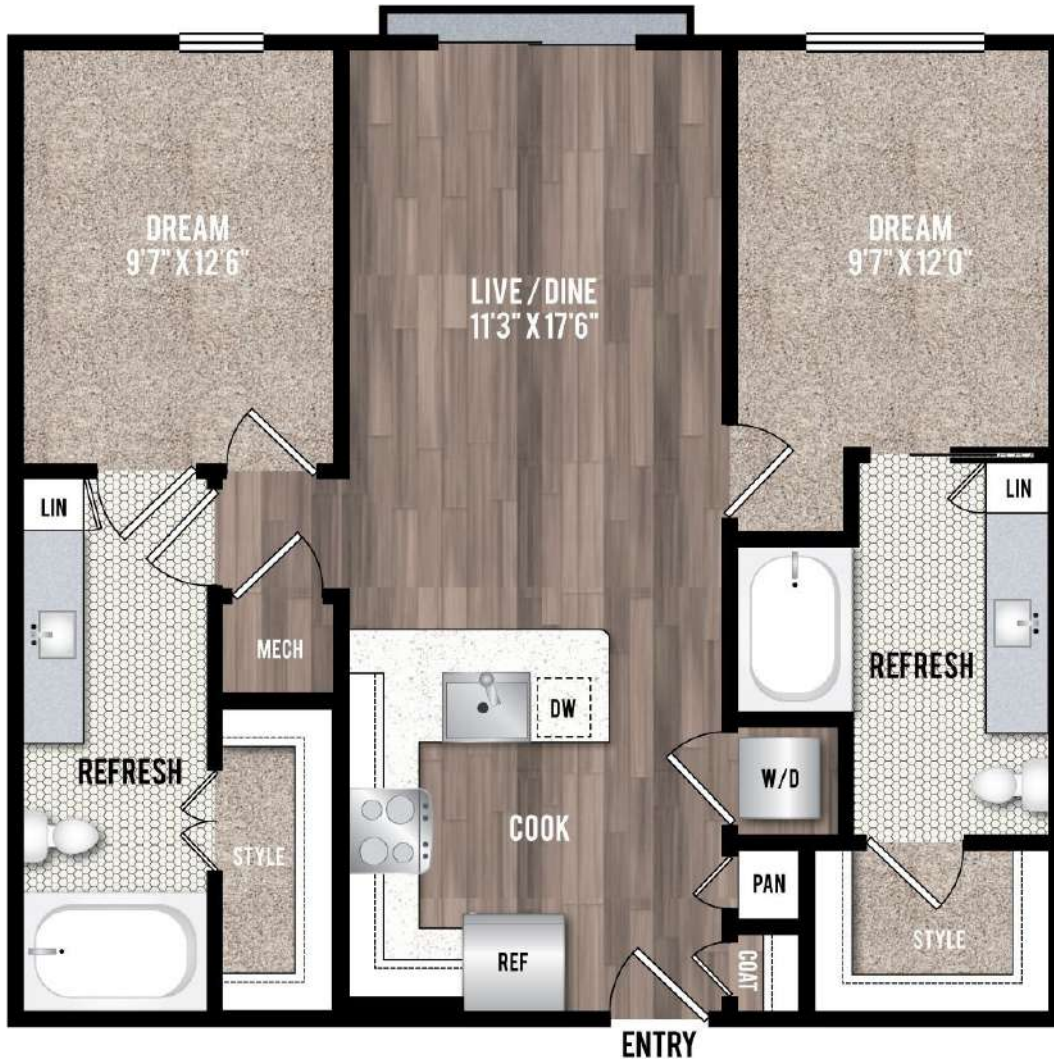

B1

2 BED / 2 BATH

955

SQ. FT.

<p>BISHOP ARTS</p> <h2>VICTOR PROSPER</h2> <p>N · OAK CLIFF</p>	<p>195 W Davis St. Dallas, TX 75208</p> <hr/> <p>www.livevictorprosper.com</p>
---	---

Floor plans are artist's rendering. All dimensions are approximate. Actual product and specifications may vary in dimension or detail. Not all features are available in every apartment. Prices and availability are subject to change. Please see a representative for details.