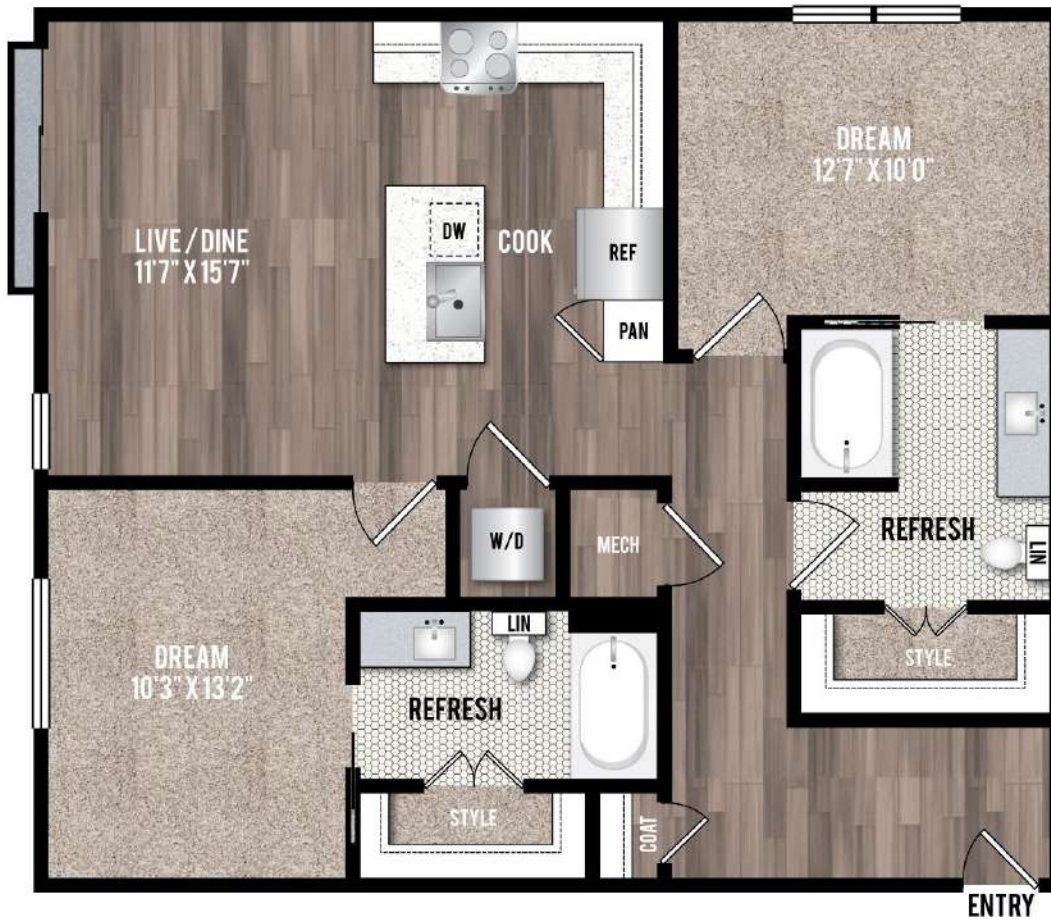

B2

2 BED / 2 BATH

1048

SQ. FT.

<p>BISHOP ARTS</p> <p>VICTOR</p> <p>PROSPER</p> <p>N · OAK CLIFF</p>	<p>195 W Davis St. Dallas, TX 75208</p>
	<p>www.livevictorprosper.com</p>

Floor plans are artist's rendering. All dimensions are approximate. Actual product and specifications may vary in dimension or detail. Not all features are available in every apartment. Prices and availability are subject to change. Please see a representative for details.