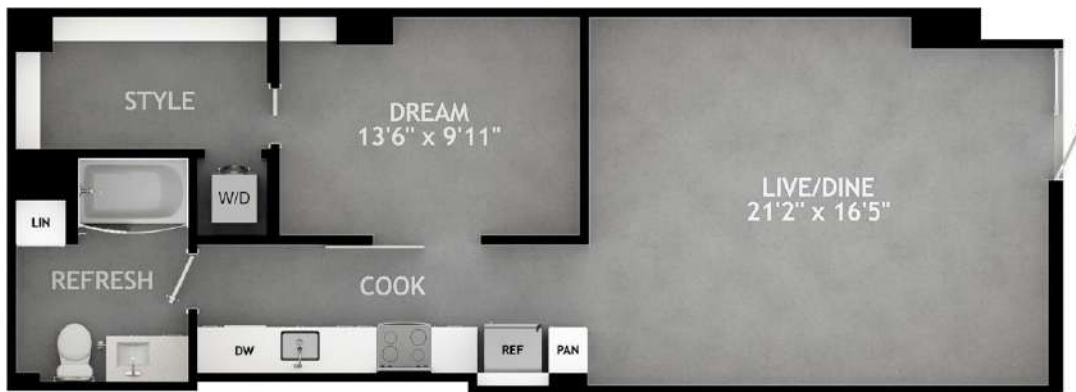

P1

1 BED / 1 BATH

781

SQ. FT.

<p>BISHOP ARTS</p> <p>VICTOR PROSPER</p> <p>N · OAK CLIFF</p>	<p>195 W Davis St. Dallas, TX 75208</p>
	<p>www.livevictorprosper.com</p>

Floor plans are artist's rendering. All dimensions are approximate. Actual product and specifications may vary in dimension or detail. Not all features are available in every apartment. Prices and availability are subject to change. Please see a representative for details.