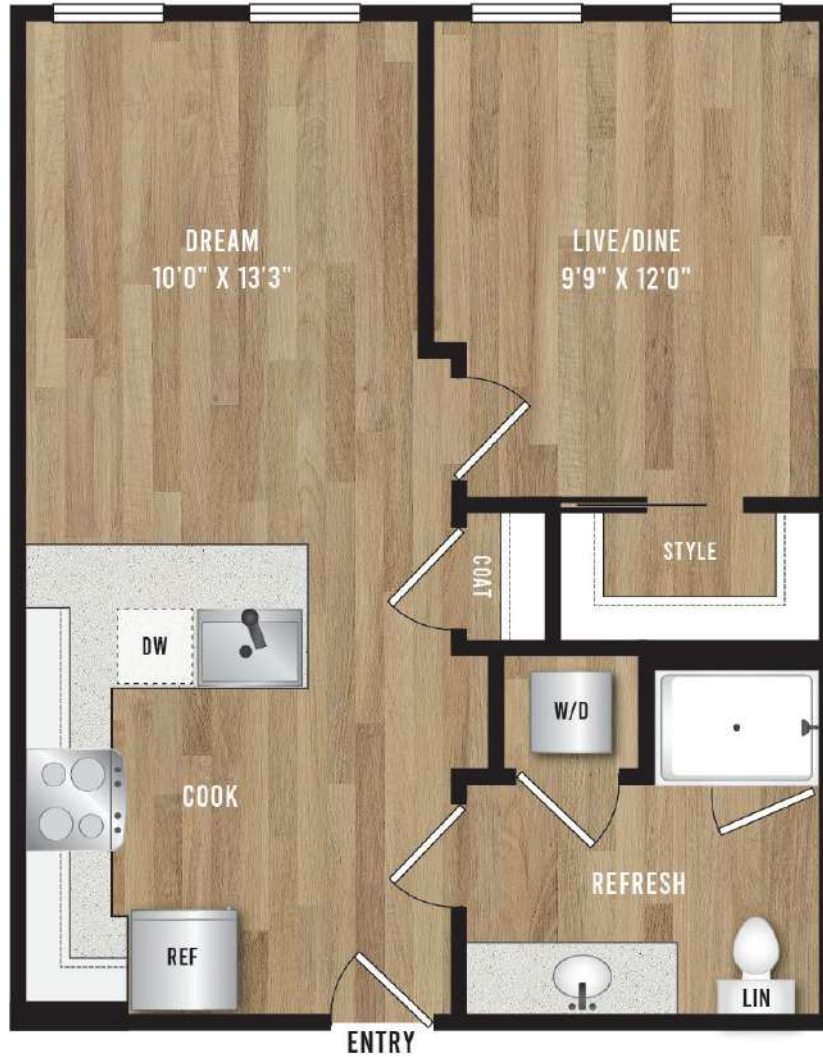

V-A2

1 BED / 1 BATH

546

SQ. FT.

<p>BISHOP ARTS</p> <p>VICTOR</p> <p>PROSPER</p> <p>N · OAK CLIFF</p>	<p>195 W Davis St. Dallas, TX 75208</p>
	<p>www.livevictorprosper.com</p>

Floor plans are artist's rendering. All dimensions are approximate. Actual product and specifications may vary in dimension or detail. Not all features are available in every apartment. Prices and availability are subject to change. Please see a representative for details.