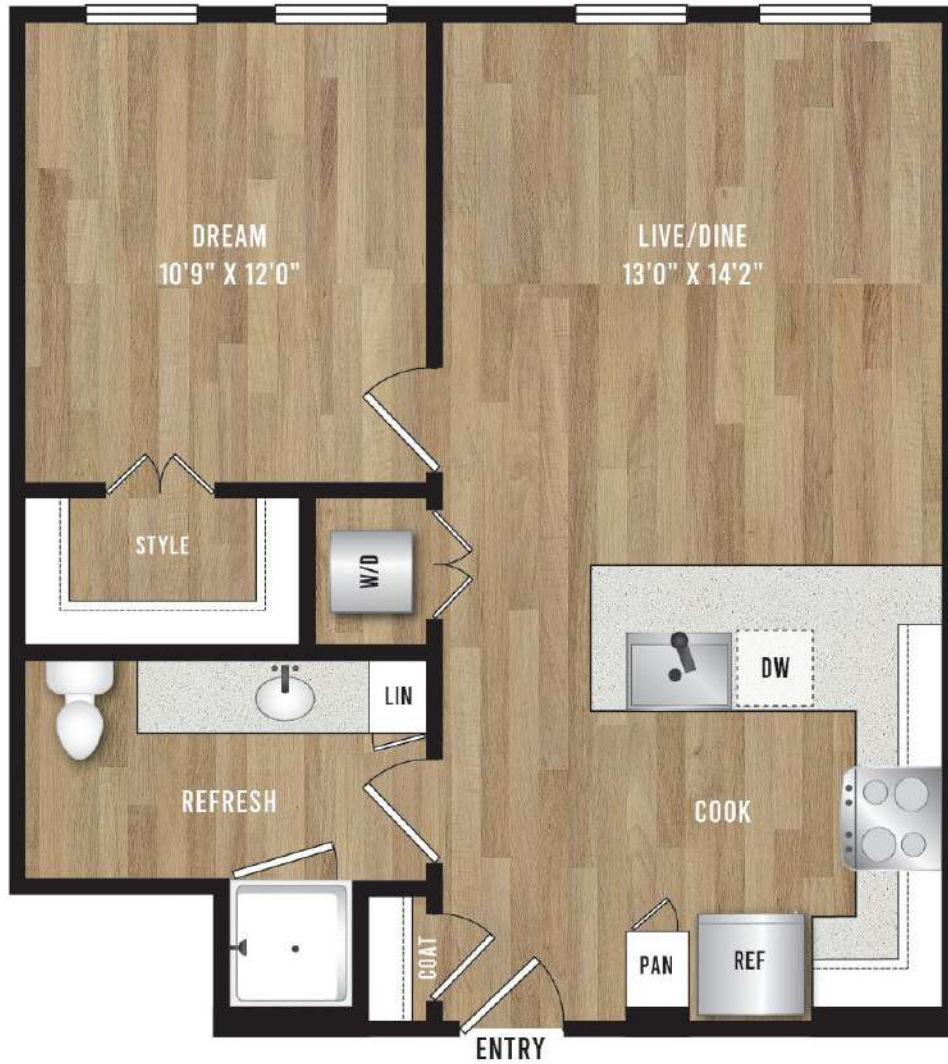

V-A7

1 BED / 1 BATH

654

SQ. FT.

<p>BISHOP ARTS</p> <p>VICTOR</p> <p>PROSPER</p> <p>N · OAK CLIFF</p>	<p>195 W Davis St. Dallas, TX 75208</p>
	<p>www.livevictorprosper.com</p>

Floor plans are artist's rendering. All dimensions are approximate. Actual product and specifications may vary in dimension or detail. Not all features are available in every apartment. Prices and availability are subject to change. Please see a representative for details.