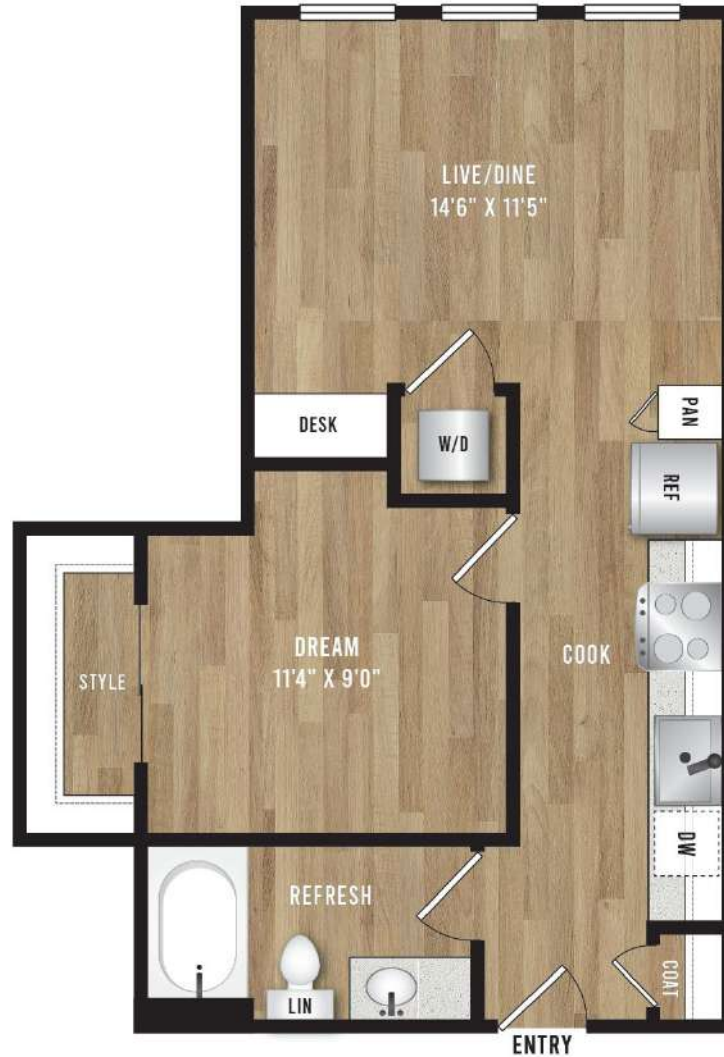

# V-A8

1 BED / 1 BATH

# 584

SQ. FT.

<p>BISHOP ARTS</p> <p><b>VICTOR</b></p> <p>PROSPER</p> <p>N · OAK CLIFF</p>	<p>195 W Davis St.   Dallas, TX 75208</p>
	<p><a href="http://www.livevictorprosper.com">www.livevictorprosper.com</a></p>

*Floor plans are artist's rendering. All dimensions are approximate. Actual product and specifications may vary in dimension or detail. Not all features are available in every apartment. Prices and availability are subject to change. Please see a representative for details.*