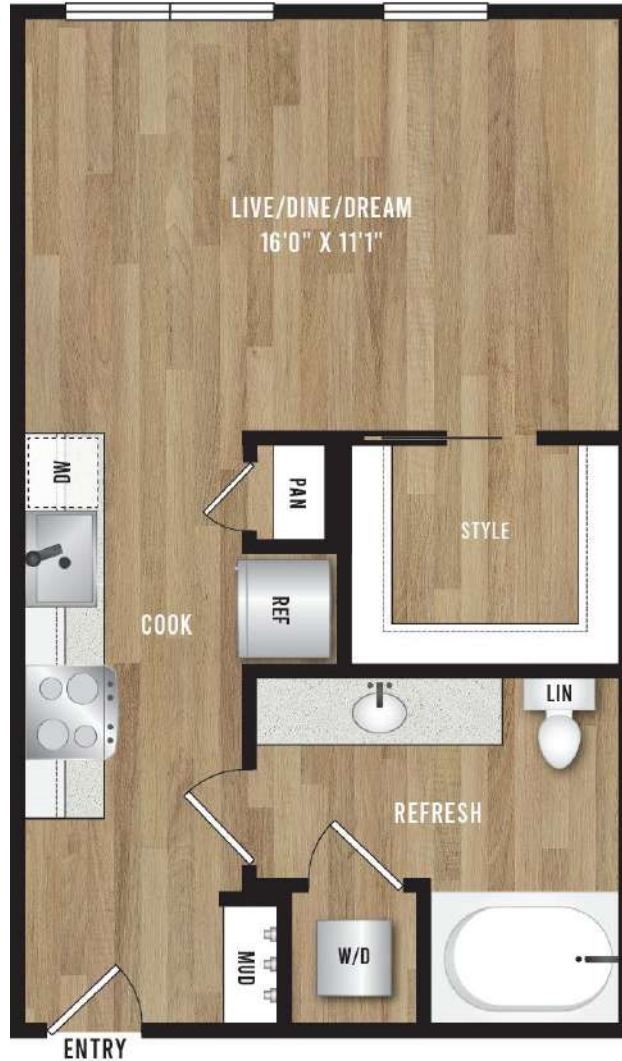

V-S2.1

STUDIO / 1 BATH

474

SQ. FT.

<p>BISHOP ARTS</p> <p>VICTOR</p> <p>PROSPER</p> <p>N · OAK CLIFF</p>	<p>195 W Davis St. Dallas, TX 75208</p>
	<p>www.livevictorprosper.com</p>

Floor plans are artist's rendering. All dimensions are approximate. Actual product and specifications may vary in dimension or detail. Not all features are available in every apartment. Prices and availability are subject to change. Please see a representative for details.